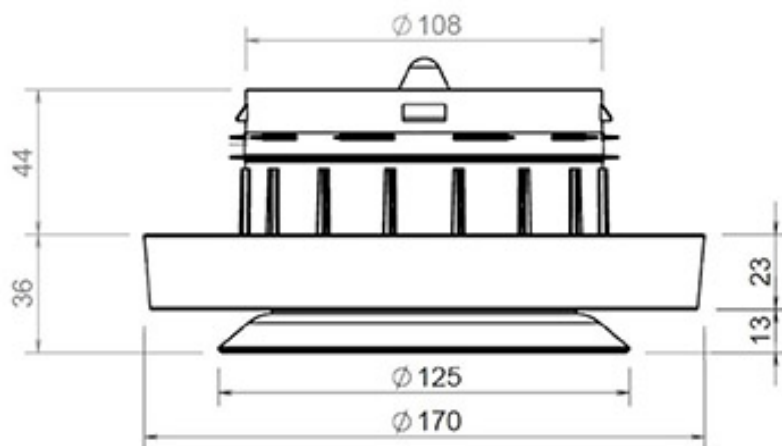

CLOE

intake grille

- cod. 30100310

DIMENSIONS

PRESSURE LOSSES

ITEMS

CODE	DESCRIPTION
30100310	"CLOE" INTAKE GRILLE

All rights relating to this publication are the exclusive property of Tecnosystemi SpA.