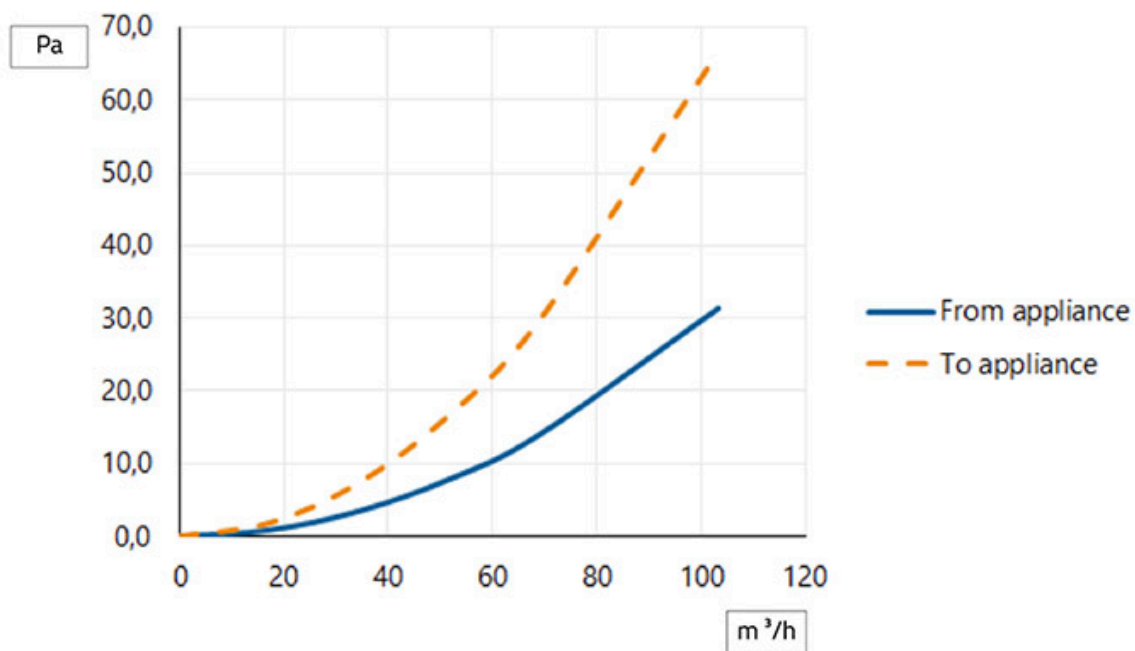

CLOE

intake grille

- cod. 30100310

DIMENSIONS

PRESSURE LOSSES

ITEMS

CODE	DESCRIPTION
30100310	"CLOE" INTAKE GRILLE

All rights relating to this publication are the exclusive property of Tecnosystemi SpA.