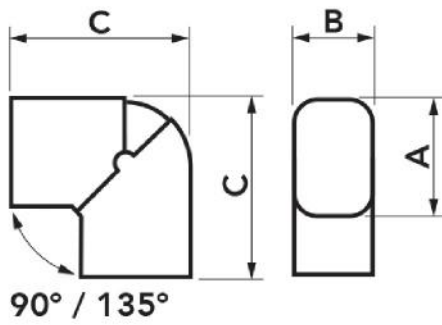

## DIMENSIONI

CODICE	MODELLO	LINE	A [mm]	B [mm]	C [mm]
11121111	CPS 60 - EXC	TOP LINE	66	56	110
11121110	CPS 72 - EXC	TOP LINE	78	68	130
N11121111	CPS 60 - EXC	NEW LINE	66	56	110
N11121110	CPS 72 - EXC	NEW LINE	78	68	130
E11121111	CPS 60 - EXC	ECO LINE	66	56	110
E11121110	CPS 72 - EXC	ECO LINE	78	68	130
SCD100019	CPS 72 - EXC	BROWN LINE	78	68	130
SCD100064	CPS 72 - EXC	BLACK LINE	78	68	130
SCD100190	CPS 72 - EXC	GREY LINE	78	68	130