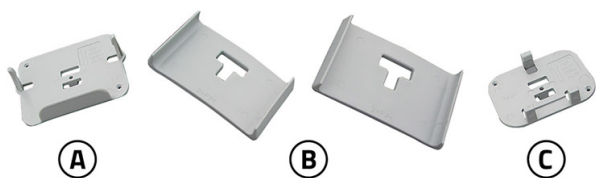

LAMPO

fastening kit for Easy Flow - Aqua Split mini pump in duct T72 Excellens series

- cod. 12170041

THE KIT CONSISTS OF:

- [A] A pump coupling plate
- [A] Two coupling springs at the bottom of the duct
- [C] A floating body coupling plate

This kit is not usable for EASY FLOW mod pumps. 30 lt and 40 lt

ITEMS

CODE	DESCRIPTION
12170041	KIT FOR "EASY FLOW" MINI PUMP FASTENING IN EXCELLENS T72 SERIES TRUNKING "LAMPO"

All rights relating to this publication are the exclusive property of Tecnosystemi SpA.