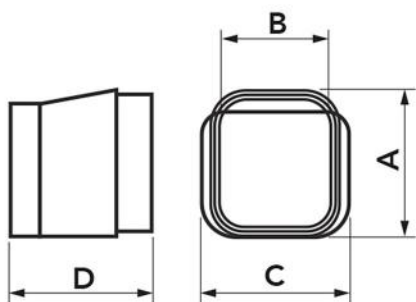

## TECHNICAL SPECIFICATIONS:

- Stiff, shockproof, anti-UVA and recyclable PVC
- Interlocking bottom and lid
- Duct profile locating ridge
- Allows duct to rotate from one wall to the other by 90°
- Heat shrink barcode packaging
- Galvanised screws
- Paintable
- Operating temperature -20°C / +60°C

## DIMENSIONS

CODE	MODEL	LINE	A [mm]	B [mm]	C [mm]	D [mm]
11122140	MRU 60 - EXC	TOP LINE	66	56	66	62
11122150	MRU 72 - EXC	TOP LINE	78	68	78	74
11122160	MRU 100 - EXC	TOP LINE	104	78	104	103
N11122140	MRU 60 - EXC	NEW LINE	66	56	66	62
N11122150	MRU 72 - EXC	NEW LINE	78	68	78	74
N11122160	MRU 100 - EXC	NEW LINE	104	78	104	103
E11122140	MRU 60 - EXC	ECO LINE	66	56	66	62
E11122150	MRU 72 - EXC	ECO LINE	78	68	78	74
E11122160	MRU 100 - EXC	ECO LINE	104	78	104	103