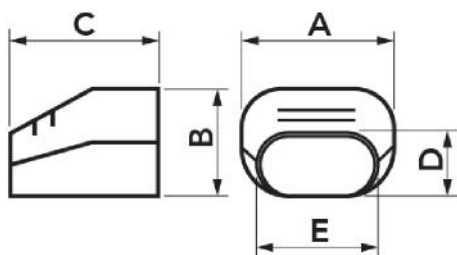

MODELS AVAILABLE:

TOP LINE - IVORY
RAL 9002

NEW LINE -
WHITE RAL 9010

ECO LINE - PEARL
GREY RAL 9003

BROWN LINE -
BROWN RAL 8017

BLACK LINE -
BLACK RAL 9005

DIMENSIONS

CODE	MODEL	LINE	A [mm]	B [mm]	C [mm]	D [mm]	E [mm]
11124060	TS 60 - EXC	TOP LINE	66	56	75	33	60
11124072	TS 72 - EXC	TOP LINE	78	68	90	35	67
11124100	TS 100 - EXC	TOP LINE	104	78	110	35	67
N11124060	TS 60 - EXC	NEW LINE	66	56	75	33	60
N11124072	TS 72 - EXC	NEW LINE	78	68	90	35	67
N11124100	TS 100 - EXC	NEW LINE	104	78	110	35	67
E11124060	TS 60 - EXC	ECO LINE	66	56	75	33	60
E11124072	TS 72 - EXC	ECO LINE	78	68	90	35	67
E11124100	TS 100 - EXC	ECO LINE	104	78	110	35	67
SCD100035	TS 72 - EXC	BROWN LINE	78	68	90	35	67
SCD100036	TS 100 - EXC	BROWN LINE	104	78	110	35	67
SCD100080	TS 72 - EXC	BLACK LINE	78	68	90	35	67
SCD100081	TS 100 - EXC	BLACK LINE	104	78	110	35	67
SCD100193	TS 72 - EXC	GREY LINE	78	68	90	35	67