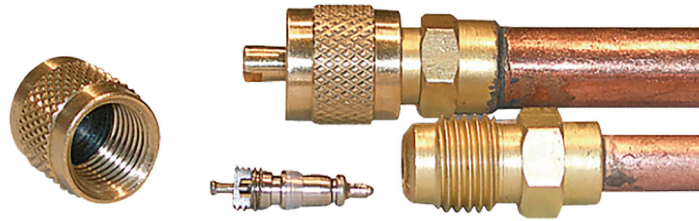

Connection with weld-on valve

- cod. 11135040 - cod. 11135041 - cod. 11135042

ITEMS

CODE	DESCRIPTION
11135040	1/4 FITTINGS WITH VALVE TO BE WELDED
11135041	5/16 FITTINGS WITH VALVE TO BE WELDED
11135042	3/8 FITTINGS WITH VALVE TO BE WELDED