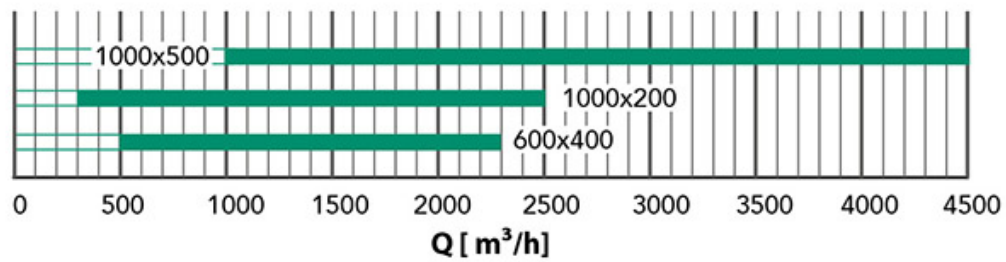

RAPID AIR FLOW SELECTION

ITEMS

CODE	DESCRIPTION
PWC100046	SQUARE MESH OPENING GRILLE IN WHITE PAINTED ALUMINIUM W/PULL-OUT FILTER 600X400
PWC100047	SQUARE MESH OPENING GRILLE IN WHITE PAINTED ALUMINIUM W/PULL-OUT FILTER 1000X200
PWC100048	SQUARE MESH OPENING GRILLE IN WHITE PAINTED ALUMINIUM W/PULL-OUT FILTER 1000X500
PWC100052	SQUARE MESH OPENING GRILLE IN WHITE PAINTED ALUMINIUM W/PULL-OUT FILTER 595X595

All rights relating to this publication are the exclusive property of Tecnosystemi SpA.

Tecnosystemi SpA reserves the right to make changes at any time and without notice, for technical or commercial needs.