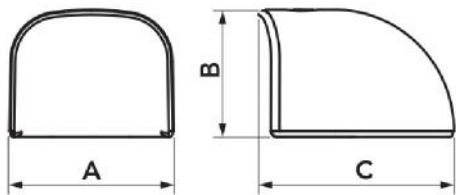

TECHNICAL SPECIFICATIONS:

- Stiff, shockproof, anti-UVA PVC, white or grey, recyclable
- Innovative design
- Ultra-fast interlocking fastening system
- Extremely high outer finish
- Heat shrink barcode packaging
- Paintable
- Operating temperature -20°C / +60°C

MODELS AVAILABLE:

WHITE RAL 9010

GREY
ANTRACITE RAL
7016

DIMENSIONS

CODE	MODEL	A [mm]	B [mm]	C [mm]
SCD100141	TC 35 - OPT	35	28	46
11106038	TC 62 - OPT	66	48	75
11106039	TC 75 - OPT	78	58	90
11106040	TC 102 - OPT	104	68	105
SCD100120	TC 135 - OPT	140	84	135
SCD100176	TC 75 - OPT	78	58	90
SCD100177	TC 102 - OPT	104	68	105
SCD100178	TC 135 - OPT	140	84	135
SCD100230	TC 75 - OPT	78	58	90
SCD100231	TC 102 - OPT	104	68	105
SCD100232	TC 135 - OPT	140	84	135

ITEMS

CODE	DESCRIPTION
SCD100141	TC35-OPT - "OPTIMA TC" LINE END CAP
11106038	TC62-OPT - "OPTIMA TC" LINE END CAP
11106039	TC75-OPT - "OPTIMA TC" LINE END CAP
11106040	TC102-OP - "OPTIMA TC" LINE END CAP
SCD100120	TC135-OPT - "OPTIMA TC" LINE END CAP
SCD100176	"OPTIMA TC" LINE END CAP - ANTHRACITE GREY Mod. TC75-OPT
SCD100177	"OPTIMA TC" LINE END CAP - ANTHRACITE GREY Mod. TC102-OP
SCD100178	"OPTIMA TC" LINE END CAP - ANTHRACITE GREY Mod. TC135-OPT
SCD100230	"OPTIMA TC" LINE END CAP - BLACK - TC75-OPT
SCD100231	"OPTIMA TC" LINE END CAP - BLACK - TC102-OP
SCD100232	"OPTIMA TC" LINE END CAP - BLACK - TC135-OPT