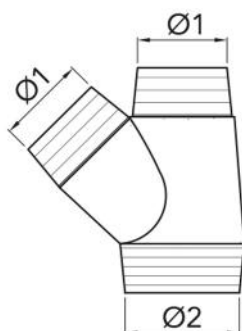

3-way lateral shunt for ducted pipes

- cod. 11126375 - cod. PWC400006 - cod. 11176235

TECHNICAL SPECIFICATIONS:

- Made of HD PE.
- 3 Multi-diameter couplings
- Anti-condensation

DIMENSIONS

CODE	Ø 1 [mm]	Ø 2 [mm]
11126375	150	200
PWC400006	200	250
11176235	--	--

ITEMS

CODE	DESCRIPTION
11126375	HDPE SINGLE BRANCH TAKE OFF Ø 200/150/150
PWC400006	LATERALE BRANCH 3 WAYS FOR DUCTED PIPES Ø250/200
11176235	REDUCTION FOR ADAPTOR 200 - 150 mm

All rights relating to this publication are the exclusive property of Tecnosystemi SpA.