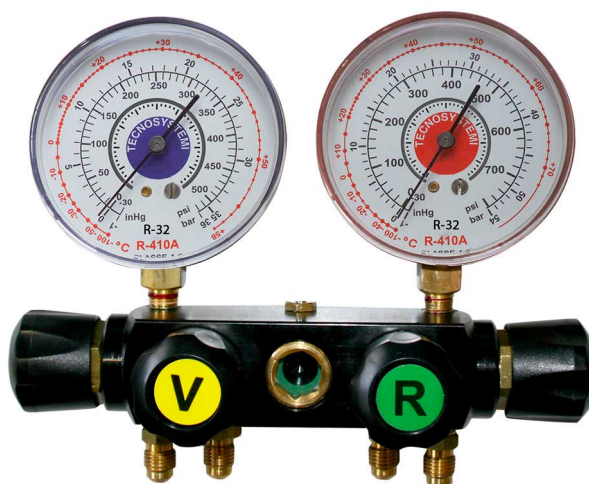

4-way dry gauge unit for gas R410A

- cod. 11131012

TECHNICAL SPECIFICATIONS:

- BOURDON type pressure gauges \varnothing 80 mm
- Scale °C, psi, bar, °F
- 4 x 1/4" SAE couplings
- Bellows pressure gauges CL 1.6 PULSE-FREE
- For gas R410A
- F-GAS certifiable

ITEMS

CODE	DESCRIPTION
11131012	4-WAY PRESSURE GAUGE UNIT FOR R410A GAS

All rights relating to this publication are the exclusive property of Tecnosystemi SpA.

Tecnosystemi SpA reserves the right to make changes at any time and without notice, for technical or commercial needs.