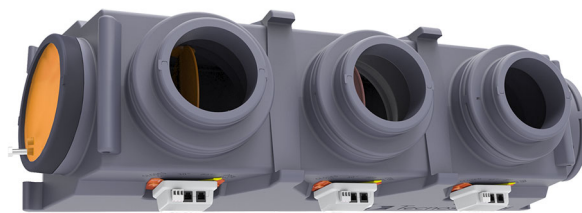

PROAIR PACK RF BLUE 3

with "Eolo" / "Eolo Mini" plenum

- cod. GAD400361 - cod. GAD400362 - cod. GAD400363
- cod. GAD400364 - cod. GAD400410 - cod. GAD400411

DESCRIPTION

The pre-assembled systems PROAIR PACK RF-EOLO and PROAIR RF-EOLO MINI are designed to facilitate and speed up the installation of a ducted system.

The system is supplied complete with "Polaris" control unit, chronothermostats and mechanical pass kit to be installed on the plenum (complete with fixing ring and counterweight).

Simply indicate, when ordering, the model of the plenum.

The plenums have a double connection on the entire range: Eolo Mini \varnothing 125/150 mm and Eolo \varnothing 150/200 mm.

In order to ensure ease and speed of installation, the systems are assembled, configured and tested 100% by qualified personnel.

The PROAIR PACK RF BLU 3 system consists of:

- 1 sintered polystyrene delivery plenum for ducted units (specify plenum code when ordering)
- N has 1 "Polaris" control unit with preloaded protocols, app, Alexa and Google Home
- 3 motorised dampers pre-wired to system
- N has 3 chronothermostats DISCOVERY 3X (white colour on the wall with batteries)
- 1 mechanical bypass kit to be fastened to plenum (includes fastening ring nut and counterweight)