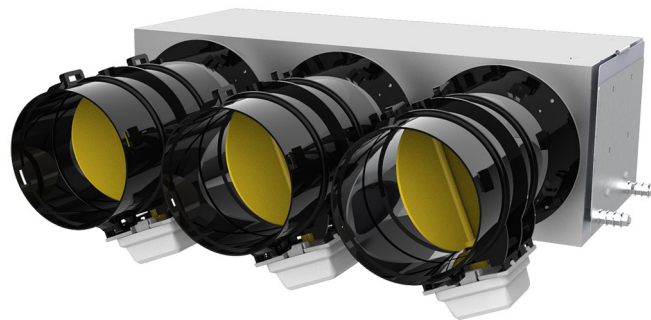

# PROAIR PACK RF BLUE 3L

with plenum in insulated sheet metal

- cod. GAD400381 - cod. GAD400382 - cod. GAD400387  
- cod. GAD400388 - cod. GAD400418 - cod. GAD400419

## DESCRIPTION

The pre-assembled systems PROAIR PACK RF-L are designed to facilitate and speed up the installation of a ducted system. The system is supplied complete with "Polaris" control unit, chronothermostats and mechanical pass kit to be installed on the plenum (complete with fixing ring and counterweight).

Simply indicate, when ordering, the model of the plenum.

The system is supplied complete with programmable thermostats and dampers (Ø 150 or Ø 200) fixed on the insulated plenum. In order to ensure ease and speed of installation, the systems are assembled, configured and tested 100% by qualified personnel.

## The PROAIR PACK RF BLUE 3L system consists of:

- 1 insulated delivery plenum for ducted units (specify plenum code when ordering)
- N has 1 "Polaris" control unit with preloaded protocols, app, Alexa and Google Home
- 3 motorised dampers pre-wired to system
- N has 3 chronothermostats DISCOVERY 3X (white colour on the wall with batteries)
- 1 mechanical bypass kit to be fastened to plenum (includes fastening ring nut and counterweight)