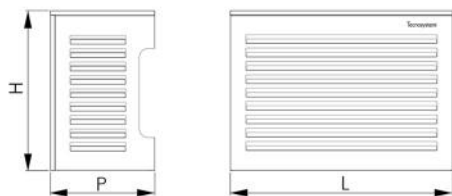

TS-COVER

Cage with 5° sloped roof GREY RAL 7016

- cod. SCD500167 - cod. SCD500168 - cod. SCD500169
- cod. SCD500170

TECHNICAL SPECIFICATIONS:

- Galvanised sheet made with anti-intrusion weave
- External polyester painting
- Side arrangement for pipe duct passage and wiring
- Ready for wall mounting
- Easy to assemble
- Back and bottom are available on request
- AVAILABLE ONLY ON REQUEST

DIMENSIONS

CODE	L [mm]	H [mm]	P [mm]
SCD500167	900	700	500
SCD500168	1100	850	600
SCD500169	1150	1200	650
SCD500170	1200	1500	750

ITEMS

CODE	DESCRIPTION
SCD500167	"TS COVER" SMALL CASE WITH 5° INCLINED TOP - MATT GREY 7016
SCD500168	"TS COVER" MEDIUM CASE WITH 5° INCLINED TOP - MATT GREY 7016
SCD500169	"TS COVER" LARGE CASE WITH 5° INCLINED TOP - MATT GREY 7016
SCD500170	"TS COVER" X-LARGE CASE WITH 5° INCLINED TOP - MATT GREY 7016