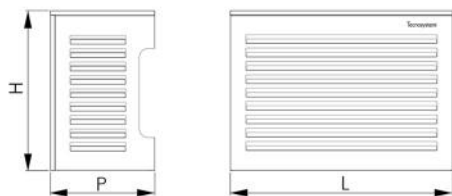

TS-COVER

Cage with flat roof GREY RAL 7016

- cod. SCD500175 - cod. SCD500176 - cod. SCD500177
- cod. SCD500178

TECHNICAL SPECIFICATIONS:

- Galvanised sheet made with anti-intrusion weave
- External polyester painting
- Side arrangement for pipe duct passage and wiring
- Ready for wall mounting
- Easy to assemble
- Back and bottom are available on request
- AVAILABLE ONLY ON REQUEST

DIMENSIONS

CODE	L [mm]	H [mm]	P [mm]
SCD500175	900	700	500
SCD500176	1100	850	600
SCD500177	1150	1200	650
SCD500178	1200	1500	750

ITEMS

CODE	DESCRIPTION
SCD500175	"TS COVER" SMALL CASE WITH FLAT TOP - MATT GREY 7016
SCD500176	"TS COVER" MEDIUM CASE WITH FLAT TOP - MATT GREY 7016
SCD500177	"TS COVER" LARGE CASE WITH FLAT TOP - MATT GREY 7016
SCD500178	"TS COVER" X-LARGE CASE WITH FLAT TOP - MATT GREY 7016