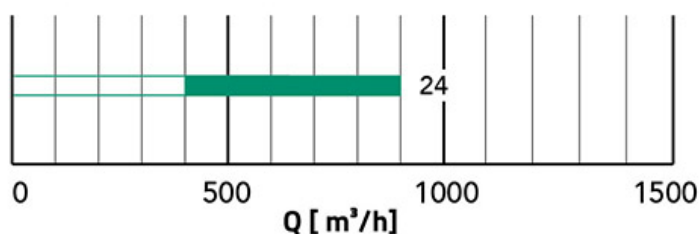

DEB

square helix diffuser 24 slots in white painted metal

- cod. PWC200038

TECHNICAL SPECIFICATIONS:

- Made of white painted metal RAL 9016
- Suitable for air delivery and intake
- High operating efficiency

DIMENSIONS:

CODE	EXTERNAL DIMENSIONS [mm]	DEPTH [mm]	SLOTS
PWC200038	595 x 595	40	24

RAPID AIR FLOW SELECTION

ITEMS

CODE	DESCRIPTION
PWC200038	DEB SQUARE HELICAL DIFFUSER WITH 24 SLOTS IN WHITE PAINTED MET