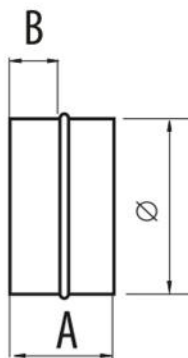

MDG

coupling sleeve

- cod. 11161372 - cod. 11161372B - cod. 11161372C
- cod. PWC500074

TECHNICAL SPECIFICATIONS:

- PVC
- Male coupling with support stop

DIMENSIONS

CODE	A [mm]	B [mm]	Ø D [mm]
11161372	62	30	100
11161372B	62	30	125
11161372C	62	30	150
PWC500074	62	30	200