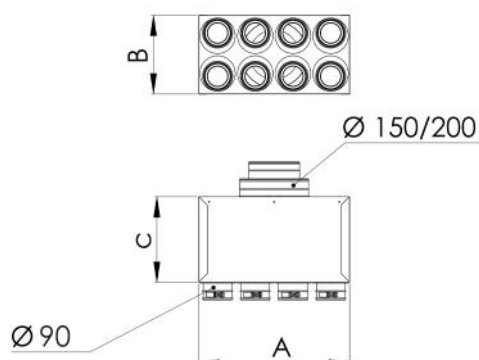

Galvanised sheet metal soundproofed plenum 4-6-8-10-12 outputs \varnothing 90 with blue connectors

- cod. ACD600100 - cod. ACD600101 - cod. ACD600102
- cod. ACD600103 - cod. ACD600104 - cod. ACD600105
- cod. ACD600106

TECHNICAL SPECIFICATIONS:

- Made of galvanized sheet metal
- High sound insulation
- Internal sound absorber thickness 20mm
- Removable soundproofing septa
- Complete with brackets for ceiling mounting
- Output/input collars as per table

DIMENSIONS

CODE	A [mm]	B [mm]	C [mm]	INPUT Ø [mm]	No.of OUTLETS - Ø [mm]
ACD600100	360	240	500	150 / 200	4 - 90
ACD600101	360	240	500	150 / 200	6 - 90
ACD600102	660	240	500	150 / 200	8 - 90
ACD600103	660	240	500	150 / 200	10 - 90
ACD600104	660	240	500	150 / 200	12 - 90
ACD600105	360	240	500	100 / 125 / 150	4 - 90
ACD600106	360	240	500	100 / 125 / 150	6 - 90