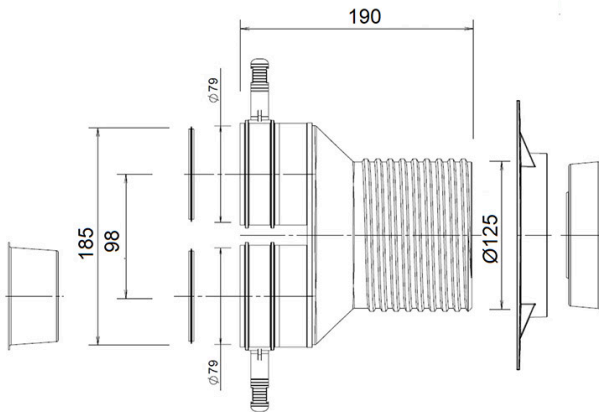

Straight fitting for flexible hose Ø 75 and grid

- cod. 30100150

DESCRIPTION

Straight connection for Ø75 flexible hose and grille.
Suitable for installing the two Lucina and Cloe grilles without any adapters

TECHNICAL SPECIFICATIONS:

- Material: PP
- Blue finish RAL 5015

DIMENSIONS

ITEMS

CODE	DESCRIPTION
30100150	STRAIGHT FITTING 90° D. 75

All rights relating to this publication are the exclusive property of Tecnosystemi SpA.