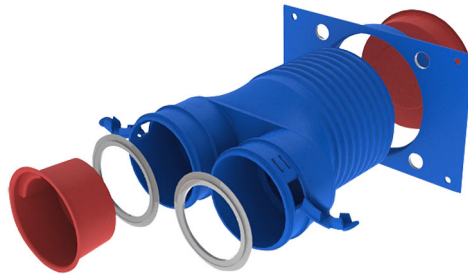

Straight fitting for flexible hose Ø 75 and grid

- cod. 30100150

DESCRIPTION

Straight connection for Ø75 flexible hose and grille.
Suitable for installing the two Lucina and Cloe grilles without any adapters

TECHNICAL SPECIFICATIONS:

- Material: PP
- Blue finish RAL 5015

DIMENSIONS

ITEMS

CODE	DESCRIPTION
30100150	STRAIGHT FITTING 90° D. 75

All rights relating to this publication are the exclusive property of Tecnosystemi SpA.