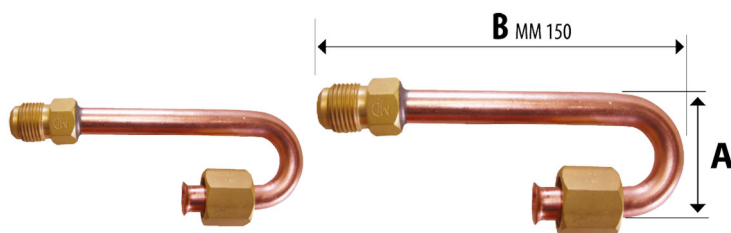

# Pair of reversing fittings

- cod. 11130016 - cod. 11130017

## DIMENSIONS

CODE	A [mm]
11130016	41,5 / 43,7
11130017	41,5 / 46,5

## ITEMS

CODE	DESCRIPTION
11130016	REVERSED FITTINGS 1/4MX1/4F - 3/8MX3/8F
11130017	REVERSED FITTINGS 1/4MX1/4F - 1/2MX1/2F

All rights relating to this publication are the exclusive property of Tecnosystemi SpA.