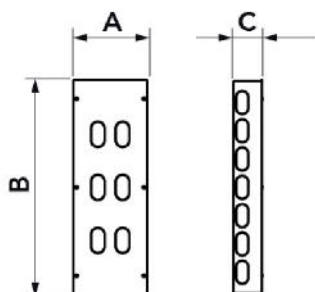

METAL BOX

outdoor built-in installation for metal split systems

- cod. SCD200009 - cod. SCD200010

DIMENSIONS

CODE	A [mm]	B [mm]	C [mm]	NO.OF INLETS	NO.OF OUTPUTS
SCD200009	150	500	80	12	6
SCD200010	200	600	80	14	8

ITEMS

CODE	DESCRIPTION
SCD200009	OUTDOOR RECESSED METAL BOX FOR SPLIT SYSTEMS MOD. "METAL BOX" 150x500x80
SCD200010	OUTDOOR RECESSED METAL BOX FOR SPLIT SYSTEMS MOD. "METAL BOX" 200x600x80

All rights relating to this publication are the exclusive property of Tecnosystemi SpA.