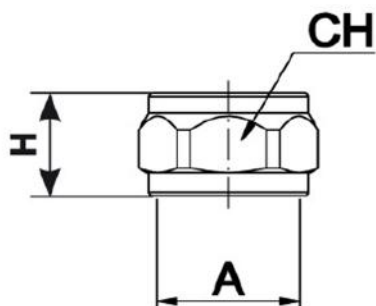

Multilayer tube adapter

- cod. 26002460

TECHNICAL SPECIFICATIONS:

- Set consisting of hose connector + cone + high nut

DIMENSIONS

CODE	MEASUREMENT [mm]	A	H [mm]	CH [mm]	FINISHING
26002460	16 x 2	1/2"	15,5	24	Nickel plated