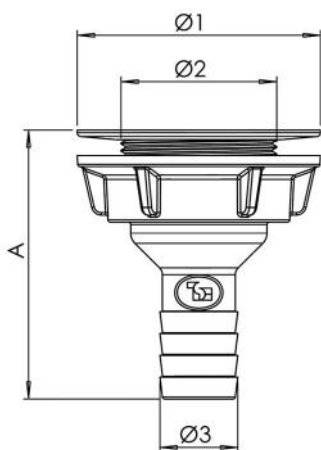

Condensate drain plug with threaded collar connection $\varnothing 32$ drain $\varnothing 16$ - $\varnothing 20$ - $\varnothing 25$

- cod. SCD300037 - cod. SCD300038 - cod. SCD300039

DIMENSIONS

CODE	A [mm]	$\varnothing 1$ [mm]	$\varnothing 2$ [mm]	$\varnothing 3$ [mm]
SCD300037	55,5	50	32	16
SCD300038	56,5	50	32	20
SCD300039	57,5	50	32	25

ITEMS

CODE	DESCRIPTION
SCD300037	CONDENSATE DRAIN PIPETTE WITH Ø32 FIXING RING, Ø16 PIPE COUPLING
SCD300038	CONDENSATE DRAIN PIPETTE WITH Ø32 FIXING RING, Ø20 PIPE COUPLING
SCD300039	CONDENSATE DRAIN PIPETTE WITH Ø32 FIXING RING, Ø25 PIPE COUPLING