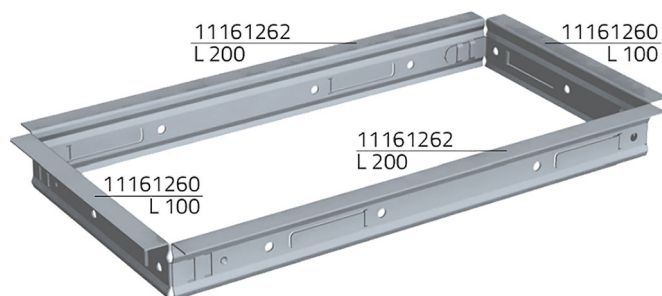

# Assembly profile for nozzles

- cod. 11161260 - cod. 11161261 - cod. 11161262
- cod. 11161263 - cod. 11161264 - cod. 11161265
- cod. 11161266 - cod. PWC100009

## DIMENSIONS:

CODE	LENGTH [mm]
11161260	100
11161261	150
11161262	200
11161263	300
11161264	400
11161265	500
11161266	600
PWC100009	1000

## ITEMS

CODE	DESCRIPTION
11161260	MOUNTING CHANNEL FOR DUCTING 100mm
11161261	MOUNTING CHANNEL FOR DUCTING 150mm
11161262	MOUNTING CHANNEL FOR DUCTING 200mm
11161263	MOUNTING CHANNEL FOR DUCTING 300mm
11161264	MOUNTING CHANNEL FOR DUCTING 400mm
11161265	MOUNTING CHANNEL FOR DUCTING 500mm
11161266	MOUNTING CHANNEL FOR DUCTING 600mm
PWC100009	MOUNTING CHANNEL FOR DUCTING 1000mm