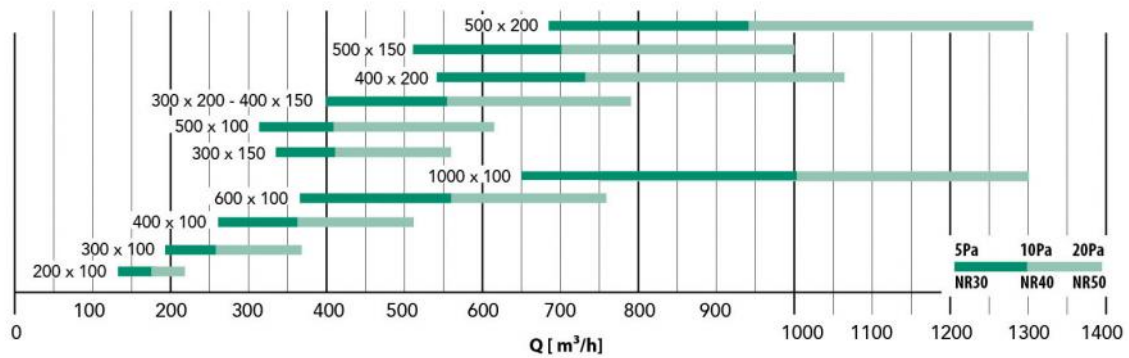

RAPID AIR FLOW SELECTION

DIMENSIONS

CODE	EXTERNAL FRAME DIMENSIONS [mm]	BACK NECK DIMENSIONS [mm]	INSTALLATION HOLE SIZE [mm]	REAR COLLAR DEPTH [mm]
WB11161500	232 x 132	190 x 90	200 x 100	40
WB11161505	332 x 132	290 x 90	300 x 100	40
WB11161510	432 x 132	390 x 90	400 x 100	40
PWC100049	532 x 132	490 x 90	500 x 100	40
PWC100020	632 x 132	590 x 90	600 x 100	40
PWC100021	1032 x 132	990 x 90	1000 x 100	40
WB11161512	332 x 182	290 x 140	300 x 150	40
WB11161515	332 x 232	290 x 190	300 x 200	46
WB11161519	432 x 182	390 x 140	400 x 150	46
WB11161520	432 x 232	390 x 190	400 x 200	40
WB11161521	532 x 182	490 x 140	500 x 150	40
WB11161522	532 x 232	490 x 190	500 x 200	40