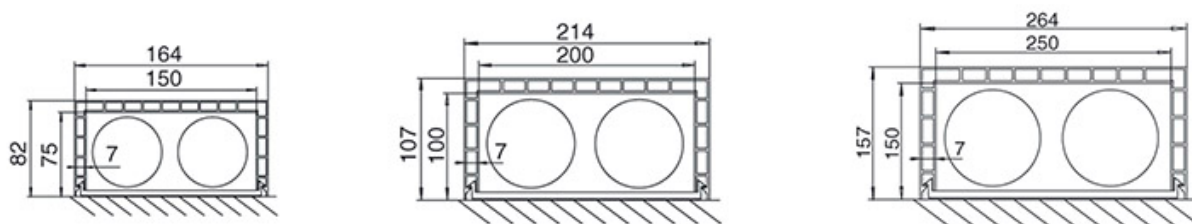

The ducting sections are secured with clips which are spaced approximately every 50 cm.

When positioning the duct on the ceiling, it is essential to use dowels and screws to secure the various sections.

TECHNICAL SPECIFICATIONS:

- White RAL 9010 colour
- Made of shockproof anti-UVA PVC
- Honeycomb profile
- Bars length 3 m
- Can be painted

DIMENSIONS

ACCESSORIES

Fixing clips for outdoor duct
Outdoor duct caps (not available for measurement 150x250)

DIMENSIONS

CODE	INTERNAL DIMENSIONS [mm]	LENGTH [mm]
24000400	75 x 150	3000
24000410	100 x 200	3000
24000420	150 x 250	3000

ITEMS

CODE	DESCRIPTION
24000400	"RESTAURA" 75X150 DUCT FOR OUTDOOR - TO COVER WASTE PIPES AND TUBES - L= 3mt
24000410	"RESTAURA" 100X200 DUCT FOR OUTDOOR - TO COVER WASTE PIPES AND TUBES - L= 3mt
24000420	"RESTAURA" 150X250 DUCT FOR OUTDOOR - TO COVER WASTE PIPES AND TUBES - L= 3mt