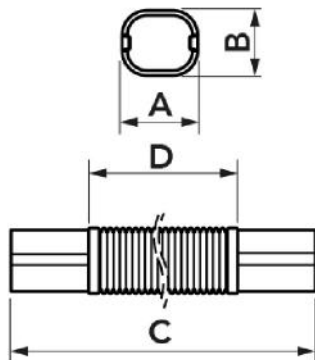

## TECHNICAL SPECIFICATIONS:

- Made of Polyethylene
- Through bending it allows the passage of eaves, gas pipes, obstacles in general
- Heat shrink barcode packaging

## DIMENSIONS

CODE	MODEL	LINE	A [mm]	B [mm]	C [mm]	D [mm]
11124495	MF 60 - EXC	TOP LINE	60	52	520	420
11124500	MF 72 - EXC	TOP LINE	72	64	520	420
11124505	MF 100 - EXC	TOP LINE	98	73	520	420
N11124495	MF 60 - EXC	NEW LINE	60	52	520	420
N11124500	MF 72 - EXC	NEW LINE	72	64	520	420
N11124505	MF 100 - EXC	NEW LINE	98	73	520	420
E11124495	MF 60 - EXC	ECO LINE	60	52	520	420
E11124500	MF 72 - EXC	ECO LINE	72	64	520	420
E11124505	MF 100 - EXC	ECO LINE	98	73	520	420
SCD100183	MF 72 - EXC	BLACK LINE	72	64	520	420
SCD100194	MF 72 - EXC	GREY LINE	72	64	520	420

## ITEMS

CODE	DESCRIPTION
11124495	MF 60-EXC - "EXCELLENS MF" LINE FLEXIBLE SLEEVE = 520mm.
11124500	MF 72-EXC - "EXCELLENS MF" LINE FLEXIBLE SLEEVE = 520mm.
11124505	MF100-EXC - "EXCELLENS MF" LINE FLEXIBLE SLEEVE = 520mm.
N11124495	MF 60-EXC - "EXCELLENS MF" LINE FLEXIBLE SLEEVE = 520mm.
N11124500	MF 72-EXC - "EXCELLENS MF" LINE FLEXIBLE SLEEVE = 520mm.
N11124505	MF100-EXC - "EXCELLENS MF" LINE FLEXIBLE SLEEVE = 520mm.
E11124495	MF 60-EXC - "EXCELLENS MF" LINE FLEXIBLE SLEEVE=520mm.
E11124500	MF 72-EXC - "EXCELLENS MF" LINE FLEXIBLE SLEEVE=520mm.
E11124505	MF100-EXC - "EXCELLENS MF" LINE FLEXIBLE SLEEVE=520mm.
SCD100183	"EXCELLENS MF" LINE FLEXIBLE SLEEVE=520mm. - BLACK LINE - MF 72-EXC
SCD100194	"EXCELLENS MF" LINE FLEXIBLE SLEEVE=520mm. - GREY LINE - MF 72-EXC