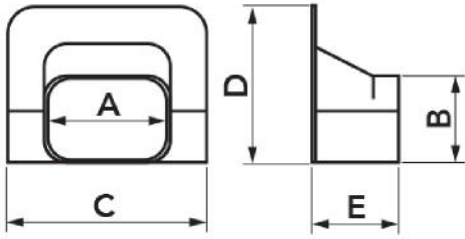

MODELS AVAILABLE:

TOP LINE - IVORY
RAL 9002

NEW LINE -
WHITE RAL 9010

ECO LINE - PEARL
GREY RAL 9003

BROWN LINE -
BROWN RAL 8017

BLACK LINE -
BLACK RAL 9005

DIMENSIONS

CODE	MODEL	LINE	A [mm]	B [mm]	C [mm]	D [mm]	E [mm]
11122110	TA 60 - EXC	TOP LINE	66	56	113	110	55
11122120	TA 72 - EXC	TOP LINE	78	68	125	114	62
11122130	TA 100 - EXC	TOP LINE	104	78	155	129	83
N11122110	TA 60 - EXC	NEW LINE	66	56	113	110	55
N11122120	TA 72 - EXC	NEW LINE	78	68	125	114	62
N11122130	TA 100 - EXC	NEW LINE	104	78	155	129	83
E11122110	TA 60 - EXC	ECO LINE	66	56	113	110	55
E11122120	TA 72 - EXC	ECO LINE	78	68	125	114	62
E11122130	TA 100 - EXC	ECO LINE	104	78	155	129	83
SCD100013	TA 72 - EXC	BROWN LINE	78	68	125	114	62
SCD100014	TA 100 - EXC	BROWN LINE	104	78	155	129	83
SCD100058	TA 72 - EXC	BLACK LINE	78	68	125	114	62
SCD100059	TA 100 - EXC	BLACK LINE	104	78	155	129	83
SCD100189	TA 72 - EXC	GREY LINE	78	68	125	114	62

ITEMS

CODE	DESCRIPTION
11122110	TA 60-EXC - "EXCELLENS TA" LINE CORNER COVER
11122120	TA 72-EXC - "EXCELLENS TA" LINE CORNER COVER
11122130	TA 100-EXC - "EXCELLENS TA" LINE CORNER COVER
N11122110	TA 60-EXC - "EXCELLENS TA" LINE CORNER COVER
N11122120	TA 72-EXC - "EXCELLENS TA" LINE CORNER COVER
N11122130	TA 100-EXC - "EXCELLENS TA" LINE CORNER COVER
E11122110	TA 60-EXC - "EXCELLENS TA" LINE CORNER COVER
E11122120	TA 72-EXC - "EXCELLENS TA" LINE CORNER COVER
E11122130	TA 100-EXC - "EXCELLENS TA" LINE CORNER COVER
SCD100013	TA 72-EXC - * CORNER COVER " EXCELLENS TA" - MOD. TA 72-EXC - BROWN LINE
SCD100014	TA 100-EXC - * CORNER COVER " EXCELLENS TA" - MOD. TA 100-EXC - BROWN LINE
SCD100058	TA 72-EXC - * CORNER COVER " EXCELLENS TA" - MOD. TA 72-EXC - BLACK LINE
SCD100059	TA 100-EXC - * CORNER COVER " EXCELLENS TA" - MOD. TA 100-EXC - BLACK LINE
SCD100189	CORNER COVER " EXCELLENS TA" - MOD. TA 72-EXC - GREY LINE - TA 72-EXC