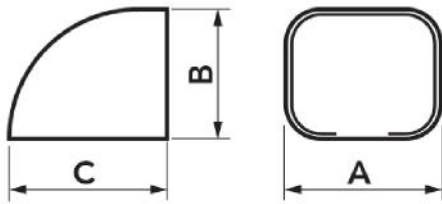

MODELS AVAILABLE:

TOP LINE - IVORY
RAL 9002

NEW LINE -
WHITE RAL 9010

ECO LINE - PEARL
GREY RAL 9003

BROWN LINE -
BROWN RAL 8017

BLACK LINE -
BLACK RAL 9005

DIMENSIONS

CODE	MODEL	LINE	A [mm]	B [mm]	C [mm]
11122180	TC 72 - EXC	TOP LINE	66	56	66
11122190	TC 100 - EXC	TOP LINE	104	78	90
N11122170	TC 60 - EXC	NEW LINE	66	56	66
N11122180	TC 72 - EXC	NEW LINE	78	68	78
N11122190	TC 100 - EXC	NEW LINE	104	78	90
E11122170	TC 60 - EXC	ECO LINE	66	56	66
E11122180	TC 72 - EXC	ECO LINE	78	68	78
E11122190	TC 100 - EXC	TOP LINE	104	78	90
SCD100038	TC 72 - EXC	BROWN LINE	78	68	78
SCD100039	TC 100 - EXC	BROWN LINE	104	78	90
SCD100083	TC 72 - EXC	BLACK LINE	78	68	78
SCD100084	TC 100 - EXC	BLACK LINE	104	78	90
SCD100196	TC 72 - EXC	GREY LINE	78	68	78

ITEMS

CODE	DESCRIPTION
11122180	TC 72-EXC - "EXCELLENS TC" LINE END CAP
11122190	TC 100-EXC - "EXCELLENS TC" LINE END CAP
N11122170	TC 60-EXC - "EXCELLENS TC" LINE END CAP
N11122180	TC 72-EXC - "EXCELLENS TC" LINE END CAP
N11122190	TC 100-EXC - "EXCELLENS TC" LINE END CAP
E11122170	TC 60-EXC - "EXCELLENS TC" LINE END CAP
E11122180	TC 72-EXC - "EXCELLENS TC" LINE END CAP
E11122190	TC 100-EXC - "EXCELLENS TC" LINE END CAP
SCD100038	TC 72-EXC - * END CAP "EXCELLENS TC" MOD. TC 72-EXC - BROWN LINE
SCD100039	TC 100-EXC - * END CAP "EXCELLENS TC" MOD. TC 100-EXC - BROWN LINE
SCD100083	TC 72-EXC - * END CAP "EXCELLENS TC" MOD. TC 72-EXC - BLACK LINE
SCD100084	TC 100-EXC - * END CAP "EXCELLENS TC" MOD. TC 100-EXC - BLACK LINE
SCD100196	END CAP "EXCELLENS TC" MOD. TC 72-EXC - GREY LINE - TC 72-EXC