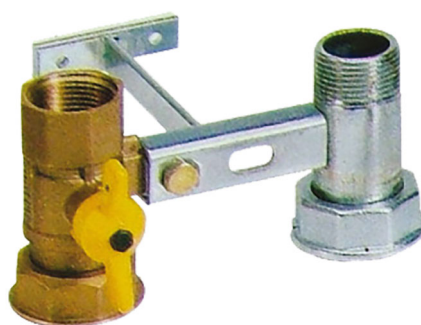

Bracket with valve for gas meters 1" 1/4

- cod. 26000300 - cod. 26000310

TECHNICAL SPECIFICATIONS:

- Includes wall bracket
- Equipped with ball valve

DIMENSIONS:

CODE	A	B	C [mm]
26000300	3/4"	3/4"	110
26000310	1"	1"	110