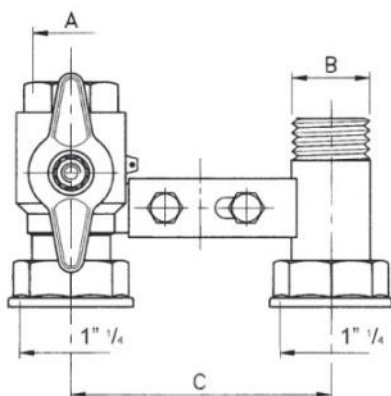

Bracket with valve for gas meters 1" 1/4

- cod. 26000300 - cod. 26000310

TECHNICAL SPECIFICATIONS:

- Includes wall bracket
- Equipped with ball valve

DIMENSIONS:

CODE	A	B	C [mm]
26000300	3/4"	3/4"	110
26000310	1"	1"	110