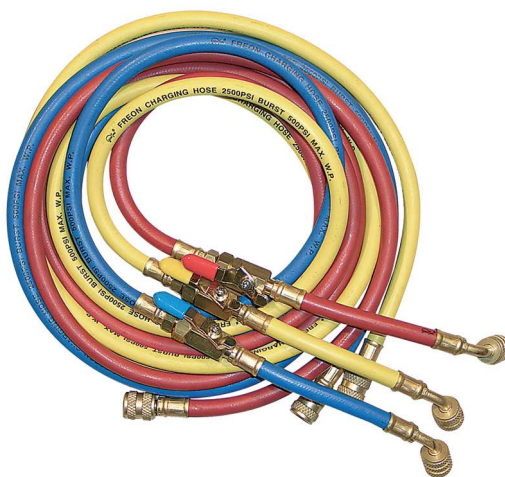

Pack of 3 flexible hoses with 45° ball valves for gas TR422ABCD (R22) - R407C - R410A - R32

- cod. 11132026 - cod. 11132027 - cod. 11132119

TECHNICAL SPECIFICATIONS:

- Max operating pressure: 500 psi/45 bar (for gas TR422ABCD (R22) - R407C)
- Max operating pressure: 800 psi / 55 bar (for gas R410A - R32)
- Max length 1500 or 3000 mm
- 1/4" SAE x 1/4 SAE 45° yellow/red/blue pipe (for gas TR422ABCD (R22) - R407C)
- 1/4" SAE x 5/16" SAE 45° red/blue pipe (for gas R410A/R32) 1/4" SAE x 1/4 SAE 45° yellow (for gas R410A/R32)

DIMENSIONS

CODE	LENGTH [mm]
11132026	1500
11132027	1500
11132119	3000

ITEMS

CODE	DESCRIPTION
11132026	FLEXIBLE HOSES WITH SHUT OFF VALVE FOR GAS R407C/R22(mm.1500)
11132027	FLEXIBLE HOSES WITH SHUT OFF VALVE FOR GAS R410A (mm.1500)
11132119	FLEXIBLE HOSES WITH SHUT OFF VALVE FOR GAS R410A(mm.3000)