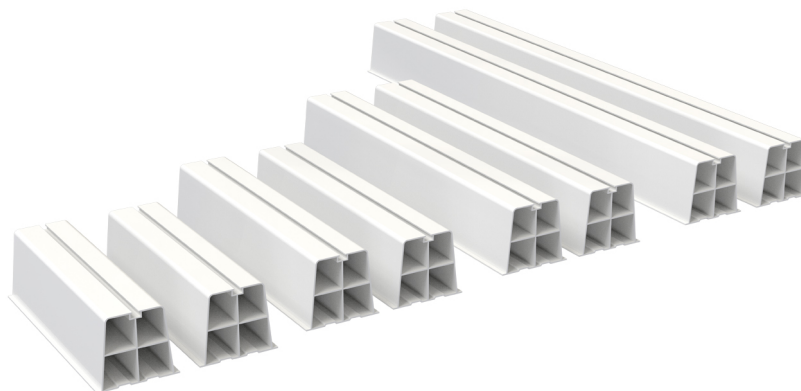

SUELO MAXI

floor base pair with vibration-damper

- cod. 11105011 - cod. 11105021 - cod. SCD500184
- cod. 11105030

TECHNICAL SPECIFICATIONS:

- Stiff anti-UVA, shockproof PVC
- Rubber support base
- Ivory or black colour
- Sizes 350 - 450 - 600 - 1000 mm
- Screws supplied M8
- Pack of 2 pieces supplied with screws and shrink-wrapped

TECHNICAL DATA

CODE	A [mm]	B [mm]	C [mm]	COLOUR	LOAD CAPACITY [kg]
11105011	115	100	85	IVORY	140
11105021	115	100	85	IVORY	180
SCD500184	115	100	85	IVORY	240
11105030	115	100	85	IVORY	400

ITEMS

CODE	DESCRIPTION
11105011	"SUELO MAXI - 350" FLOOR MOUNTING BLOCKS (1 COUPLE) - IVORY
11105021	"SUELO MAXI - 450" FLOOR MOUNTING BLOCKS (1 COUPLE)- IVORY
SCD500184	"SUELO MAXI - 600" FLOOR MOUNTING BLOCKS (1 COUPLE)- IVORY
11105030	"SUELO MAXI - 1000" FLOOR MOUNTING BLOCKS (1 COUPLE)- IVORY