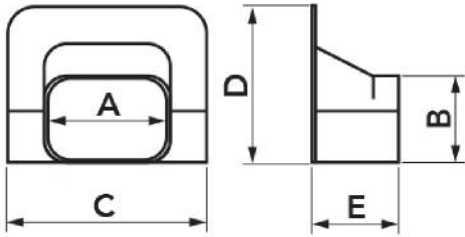

MODÈLES DISPONIBLES :

TOP LINE - IVOIRE
RAL 9002

NEW LINE -
BLANC RAL 9010

ECO LINE - GRIS
PERLE RAL 9003

BROWN LINE -
MARRON RAL
8017

BLACK LINE -
BLANC RAL 9005

DIMENSIONS

CODE	MODÈLE	LINE	A [mm]	B [mm]	C [mm]	D [mm]	E [mm]
11122110	TA 60 - EXC	TOP LINE	66	56	113	110	55
11122120	TA 72 - EXC	TOP LINE	78	68	125	114	62
11122130	TA 100 - EXC	TOP LINE	104	78	155	129	83
N11122110	TA 60 - EXC	NEW LINE	66	56	113	110	55
N11122120	TA 72 - EXC	NEW LINE	78	68	125	114	62
N11122130	TA 100 - EXC	NEW LINE	104	78	155	129	83
E11122110	TA 60 - EXC	ECO LINE	66	56	113	110	55
E11122120	TA 72 - EXC	ECO LINE	78	68	125	114	62
E11122130	TA 100 - EXC	ECO LINE	104	78	155	129	83
SCD100013	TA 72 - EXC	BROWN LINE	78	68	125	114	62
SCD100014	TA 100 - EXC	BROWN LINE	104	78	155	129	83
SCD100058	TA 72 - EXC	BLACK LINE	78	68	125	114	62
SCD100059	TA 100 - EXC	BLACK LINE	104	78	155	129	83
SCD100189	TA 72 - EXC	GREY LINE	78	68	125	114	62

ARTICLES

CODE	DESCRIPTION
11122110	JOINT MURAL MOD. "TA-EXC"TA 60-EXC
11122120	JOINT MURAL MOD. "TA-EXC"TA 72-EXC
11122130	JOINT MURAL MOD. "TA-EXC"TA 100-EXC
N11122110	TA-60 JOINT MURAL NEW LINETA 60-EXC
N11122120	JOINT MURAL MOD. "TA-EXC"TA 72-EXC
N11122130	JOINT MURAL MOD. "TA-EXC"TA 100-EXC
E11122110	TA-60 JOINT MURAL ECO LINETA 60-EXC
E11122120	TA-72 JOINT MURAL ECO LINETA 72-EXC
E11122130	TA-100 JOINT MURAL ECO LINETA 100-EXC
SCD100013	* CORNER COVER "EXCELLENS TA" - MOD. TA 72-EXC -LIGNE MARRON
SCD100014	* COUVERTURE D'ANGLE "EXCELLENS TA" - MOD. TA 100-EXCC - LIGNE MARRON
SCD100058	* COUVERTURE D'ANGLE "EXCELLENS TA" - MOD. TA 72-EXC - LIGNE NOIRETA 72-EXC
SCD100059	* COUVERTURE D'ANGLE "EXCELLENS TA" - MOD. TA 100-EXC-EXC - LIGNE NOIRETA 100-EXC
SCD100189	BORNE EN ANGLE EXCELLENS TA - GRIS TA 72-EXC