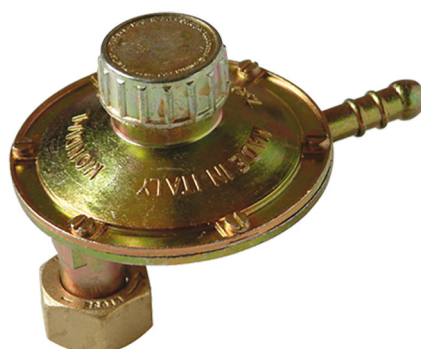

Adjustable calibration 1 kg/h low pressure regulator with 90° vertical coupler for LPG

- cod. 21000030

TECHNICAL SPECIFICATIONS:

- 90° vertical coupling
- Capacity 1 kg/h
- Calibration 20 - 60 mbar
- Export model

TECHNICAL DATA

CODE	COUPLER INLET	COUPLER OUTLET
21000030	ITALY NUT W 20 x 14 LH	HOSE FITTING

ITEMS

CODE	DESCRIPTION
21000030	ADJUSTABLE SETTING LOW-PRESSURE REGULATOR 1KG/H WITH VERT. CONNECTION 90°

All rights relating to this publication are the exclusive property of Tecnosystemi SpA.