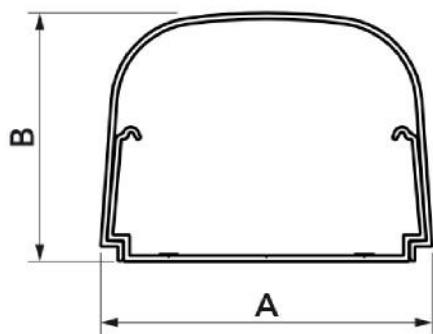

## TECHNICAL SPECIFICATIONS:

- Stiff, shockproof, anti-UVA PVC, white, recyclable
- Sharp-edged bottom
- Pre-punched slots for wall mounting
- Prepared for insertion of the mini pumps Easy Flow, Easy One, Aqua Split (only model T 75-OPT-FC)
- Wall flush closure
- Rounded cover
- Bar length 2 m
- Paintable
- Operating temperature -20°C / +60°C

## DIMENSIONS

CODE	MODEL	A [mm]	B [mm]
SCD100102	T 62 - OPT-FC	62	46
SCD100103	T 75 - OPT-FC	74	56
SCD100104	T 102 - OPT-FC	100	66
SCD100124	T 135 - OPT-FC	135	82

## ITEMS

CODE	DESCRIPTION
SCD100102	T62 -OPT-FC - "OPTIMA TP" T62 TRUNKING FULL COVER - 2 mt. Long
SCD100103	T75 -OPT-FC - "OPTIMA TP" T75 TRUNKING FULL COVER - 2 mt. long
SCD100104	T102 -OPT-FC - "OPTIMA TP" T102 TRUNKING FULL COVER - 2 mt. long
SCD100124	T135 -OPT-FC - "OPTIMA TP" T135 TRUNKING FULL COVER - 2 mt. long