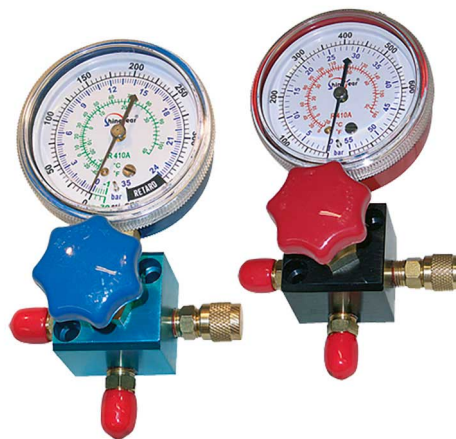

1-way dry pressure gauge unit high/low pressure for gas R407 - R410A - TR422ABCD (R22)

- cod. 11131031 - cod. 11131032 - cod. 11131033
- cod. 11131034

TECHNICAL SPECIFICATIONS:

- BOURDON type pressure gauges \varnothing 70 mm
- Scale °C, psi, bar, kPa
- 3 x 1/4" SAE couplings
- Bellows pressure gauges CL 1.6 PULSE-FREE
- For gas TR422ABCD (R22) - R407 R410A
- F-GAS certifiable

ITEMS

CODE	DESCRIPTION
11131031	1 WAY LOW PRESSURE GAUGE FOR R407C - TR422ABCD (R22)
11131032	1 WAY LOW PRESSURE GAUGE FOR R410A
11131033	1 WAY HIGH PRESSURE GAUGE FOR R407C - TR422ABCD (R22)
11131034	1 WAY HIGH PRESSURE GAUGE FOR R410A