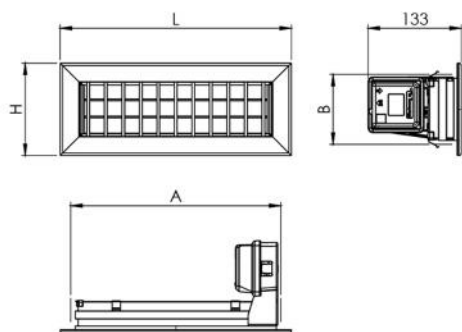

TECHNICAL SPECIFICATIONS:

- Removable motor that can be positioned at: 0° - 90° - 180° 270° - 360°
- Mounted using steel clips
- Flaps with rubber gasket for a complete seal

FUNCTIONS

- The nozzles are connected to each other by means of the cascading system
- The connection cable used is of the 8-wire telephone type with rj45 plug connection
- The automatic or manual management of the nozzle allows the flaps to orient themselves in the 4 positions: 0%, 33%, 66% and 100%

ATTENTION! Use only Tecnosystemi cables - do not use cables other than those indicated in order not to compromise the correct functioning of the system.

DIMENSIONS

CODE	A [mm]	B [mm]	L [mm]	H [mm]
11181610	300	100	332	132
11181620	300	150	332	182
11181630	300	200	332	232
11181640	400	100	432	132
11181650	400	150	432	182
11181660	400	200	432	232
11181670	500	100	532	132
11181680	500	150	532	182