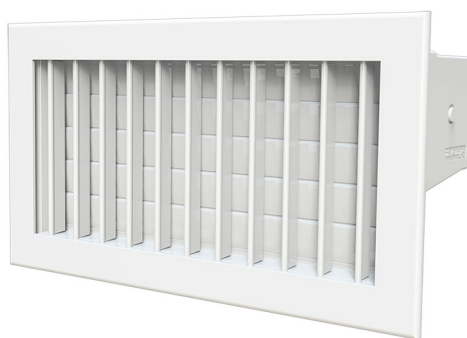

PROAIR MULTI-ZONE

white motorised delivery nozzle complete with gasket for the system

- cod. 11181610 - cod. 11181620 - cod. 11181630
- cod. 11181640 - cod. 11181650 - cod. 11181660
- cod. 11181670 - cod. 11181680

TECHNICAL SPECIFICATIONS:

- Removable motor that can be positioned at: 0° - 90° - 180° 270° - 360°
- Mounted using steel clips
- Flaps with rubber gasket for a complete seal

FUNCTIONS

- The nozzles are connected to each other by means of the cascading system
- The connection cable used is of the 8-wire telephone type with rj45 plug connection
- The automatic or manual management of the nozzle allows the flaps to orient themselves in the 4 positions: 0%, 33%, 66% and 100%