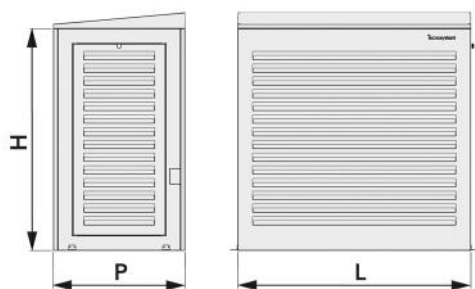

TS-COVER BOX

Freestanding finishing protection for outdoor unit with 5° tilted roof

- cod. SCD500275 - cod. SCD500276

TECHNICAL SPECIFICATIONS:

- Galvanized sheet with longitudinal opening for ventilation
- External polyester painting
- Predisposition for lateral passage pipe duct and wiring
- Includes side inspection and maintenance door
- Ideal for installation of external drives on Infinity floor mounts (e.g. SCD500012, SCD500013)
- Easy to assemble

DIMENSIONS

CODE	L [mm]	H [mm]	P [mm]
SCD500275	1100	1050	600
SCD500276	1100	1050	600

ITEMS

CODE	DESCRIPTION
SCD500275	FREE-STANDING SECURITY CAGE TS-COVER L1100xH1050xP600 + INSPECTION HATCH - IVORY
SCD500276	FREE-STANDING SECURITY CAGE TS-COVER L1100xH1050xP600 + INSPECTION HATCH - GREY