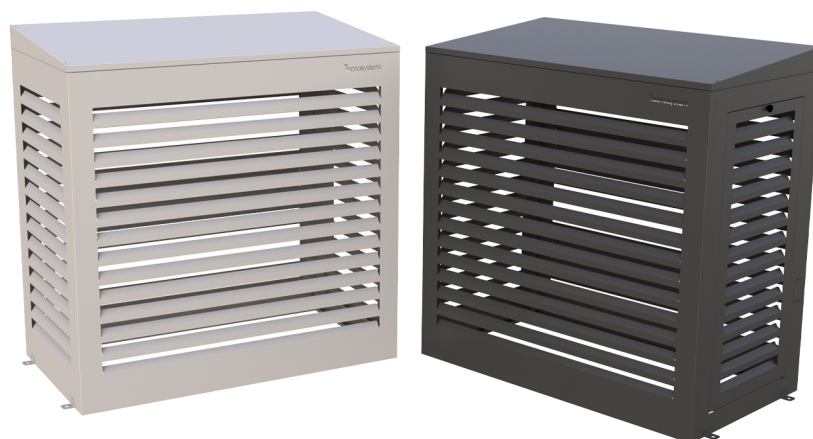

TS-COVER BOX

Freestanding finishing protection for outdoor unit with 5° tilted roof

- cod. SCD500275 - cod. SCD500276

TECHNICAL SPECIFICATIONS:

- Galvanized sheet with longitudinal opening for ventilation
- External polyester painting
- Predisposition for lateral passage pipe duct and wiring
- Includes side inspection and maintenance door
- Ideal for installation of external drives on Infinity floor mounts (e.g. SCD500012, SCD500013)
- Easy to assemble

DIMENSIONS

CODE	L [mm]	H [mm]	P [mm]
SCD500275	1100	1050	600
SCD500276	1100	1050	600

ITEMS

CODE	DESCRIPTION
SCD500275	FREE-STANDING SECURITY CAGE TS-COVER L1100xH1050xP600 + INSPECTION HATCH - IVORY
SCD500276	FREE-STANDING SECURITY CAGE TS-COVER L1100xH1050xP600 + INSPECTION HATCH - GREY