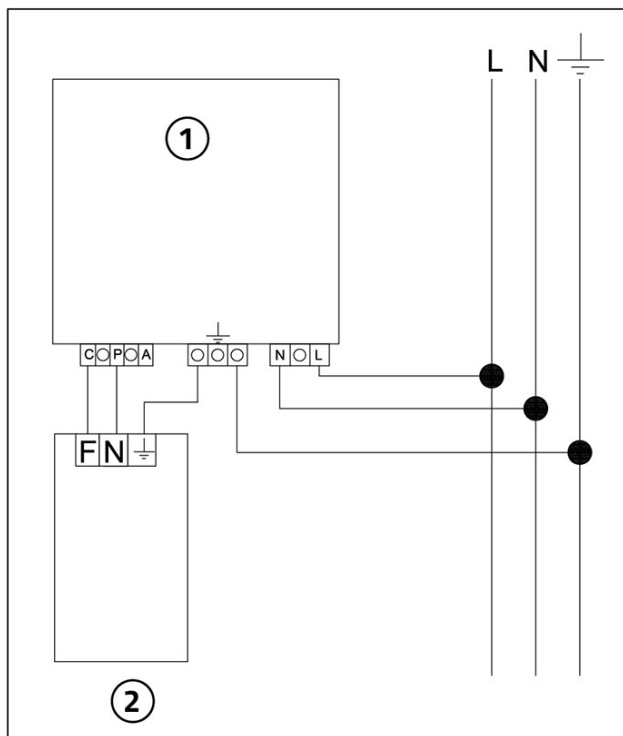

## TECHNICAL SPECIFICATIONS:

- It makes it possible to vary the air flow of the curtain from 30% to 100% of its performance

## SPEED REGULATOR ELECTRICAL CONNECTION DIAGRAM

[1] Air curtain

[2] Adjustment of the minimum rotation speed

## SPEED REGULATOR ELECTRICAL CONNECTION DIAGRAM

[1] Speed regulator  
[2] Air curtain

## ITEMS

CODE	DESCRIPTION
12300100	SINGLE-PHASE 220V SPEED CONTROL MODEL 200 - 300 - 400 - 600
12300105	SINGLE-PHASE 220V SPEED CONTROL MODEL 800
12300110	SINGLE-PHASE 220V SPEED CONTROL MODEL 1000-1300
12300115	SINGLE-PHASE 220V SPEED CONTROL MODEL 1600-2100
12300120	SINGLE-PHASE 220V SPEED CONTROL MODEL 2500-3000