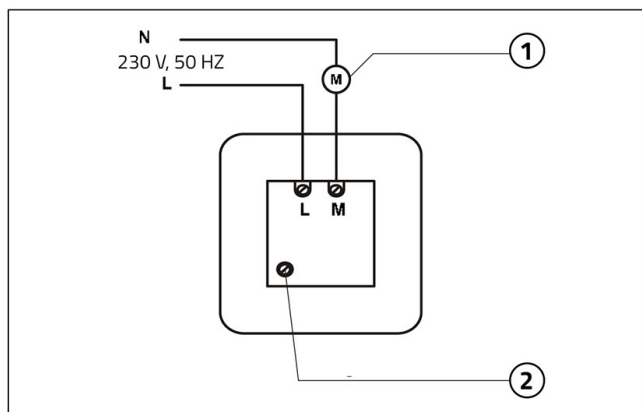

# 220V single phase speed regulator

- cod. 12300100 - cod. 12300105 - cod. 12300110  
- cod. 12300115 - cod. 12300120

## TECHNICAL SPECIFICATIONS:

- It makes it possible to vary the air flow of the curtain from 30% to 100% of its performance

## SPEED REGULATOR ELECTRICAL CONNECTION DIAGRAM

[1] Air curtain

[2] Adjustment of the minimum rotation speed

## ITEMS

CODE	DESCRIPTION
12300100	SINGLE-PHASE 220V SPEED CONTROL MODEL 200 - 300 - 400 - 600
12300105	SINGLE-PHASE 220V SPEED CONTROL MODEL 800
12300110	SINGLE-PHASE 220V SPEED CONTROL MODEL 1000-1300
12300115	SINGLE-PHASE 220V SPEED CONTROL MODEL 1600-2100
12300120	SINGLE-PHASE 220V SPEED CONTROL MODEL 2500-3000