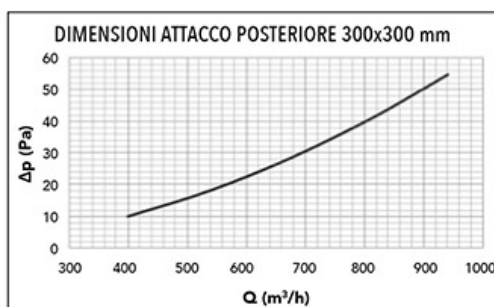

TECHNICAL DATA

Ak [m²]	Q [m³/h] MIN	Q [m³/h] MAX	LwA [dB(A)] MIN	LwA [dB(A)] MAX	X(0.25) - Y(0.25) MIN [m]	X(0.25) - Y(0.25) MAX [m]	Dpt [Pa] MIN	Dpt [Pa] MAX
0,0094	100	210	<20	29	0,80	3,99	10	50
0,0194	200	460	<20	34	0,92	4,61	10	50
0,0332	360	810	<20	39	1,03	5,14	10	50
0,0511	570	1270	<20	42	1,12	5,60	10	50

FLOW RATE DIAGRAMS