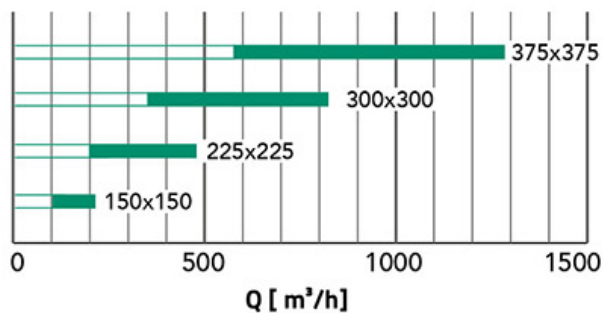

RAPID AIR FLOW SELECTION

ITEMS

CODE	DESCRIPTION
PWC200018	DIFFUSORE QUADRATO DQB 595x595 BIANCO 4 VIE PASSAGGIO ARIA 150x150
PWC200019	DIFFUSORE QUADRATO DQB 595x595 BIANCO 4 VIE PASSAGGIO ARIA 225x225
PWC200020	DIFFUSORE QUADRATO DQB 595x595 BIANCO 4 VIE PASSAGGIO ARIA 300x300
PWC200021	DIFFUSORE QUADRATO DQB 595x595 BIANCO 4 VIE PASSAGGIO ARIA 375x375

All rights relating to this publication are the exclusive property of Tecnosystemi SpA.

Tecnosystemi SpA reserves the right to make changes at any time and without notice, for technical or commercial needs.