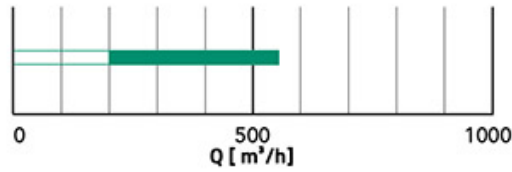

Radial diffuser in white painted metal

- cod. PWC200027

TECHNICAL SPECIFICATIONS:

- Made of white painted metal RAL 9016
- Suitable for air delivery and intake
- High operating efficiency

DIMENSIONS:

DATASHEET

CODE	A [mm]	B [mm]	H [mm]
PWC200027	562x562	595 x 595	30

RAPID AIR FLOW SELECTION

ITEMS

CODE	DESCRIPTION
PWC200027	RADIAL DIFFUSER PAINTED METAL WHITE

All rights relating to this publication are the exclusive property of Tecnosystemi SpA.