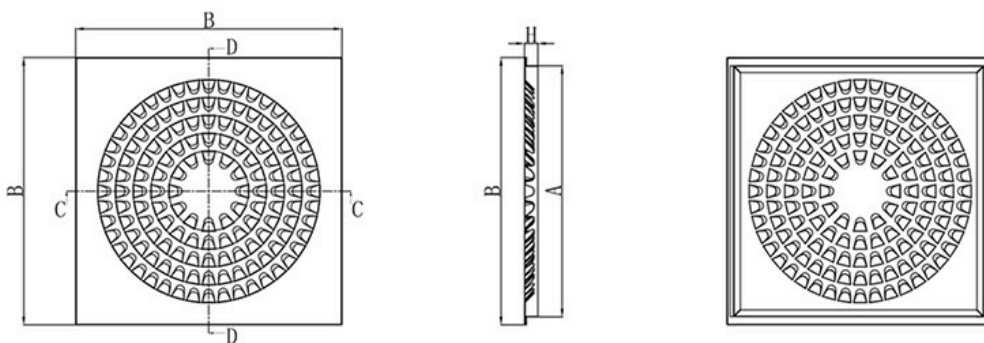

Radial diffuser in white painted metal

- cod. PWC200027

TECHNICAL SPECIFICATIONS:

- Made of white painted metal RAL 9016
- Suitable for air delivery and intake
- High operating efficiency

DIMENSIONS:

DATASHEET

CODE	A [mm]	B [mm]	H [mm]
PWC200027	562x562	595 x 595	30

RAPID AIR FLOW SELECTION

ITEMS

CODE	DESCRIPTION
PWC200027	RADIAL DIFFUSER PAINTED METAL WHITE

All rights relating to this publication are the exclusive property of Tecnosystemi SpA.