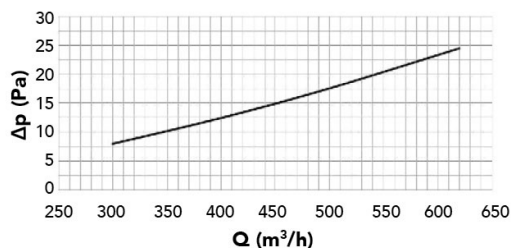

DIMENSIONS

CODE	A [mm]	Ø B [mm]	H [mm]
PWC200008	595 x 595	200	90

FLOW RATE DIAGRAM

RAPID AIR FLOW SELECTION