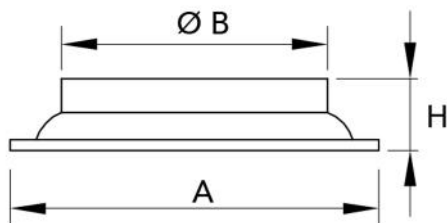

# Square diffuser with white ABS plastic circular output with damper back coupler Ø 200

- cod. PWC200008

## TECHNICAL SPECIFICATIONS:

- Made of white ABS RAL 9016
- Ideal for 600 x 600mm false ceilings
- Operating temperature -15°C to +48°C
- Prevents condensation phenomena

## DIMENSIONS

CODE	A [mm]	Ø B [mm]	H [mm]
PWC200008	595 x 595	200	90