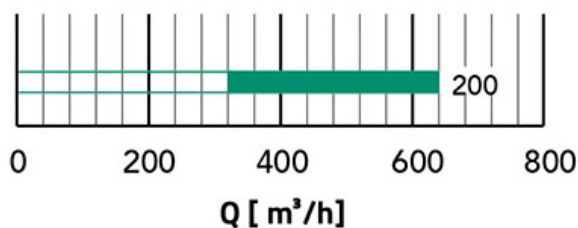

ITEMS

CODE	DESCRIPTION
PWC200008	WHITE ABS PLASTIC SQUARE DIFFUSER WITH ROUND FACE AND DAMPER REAR CONNECTION Ø 200

All rights relating to this publication are the exclusive property of Tecnosystemi SpA.

Tecnosystemi SpA reserves the right to make changes at any time and without notice, for technical or commercial needs.