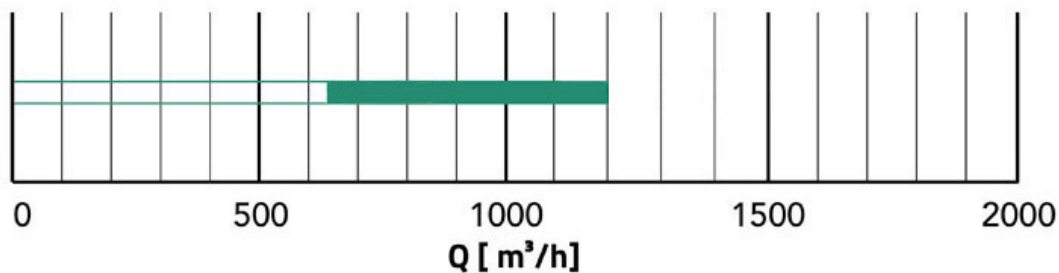

TECHNICAL DATA

CODE	Ak [m²]	Q min [m³/h]	Q max [m³/h]	LwA min [dB(A)]	LwA max [dB(A)]	Dpt min [Pa]	Dpt max [Pa]
PWC200015	0,1431	540	1200	< 20	31	10	50

RAPID AIR FLOW SELECTION

ITEMS

CODE	DESCRIPTION
PWC200015	DIFFUSER WHITE PAINTED META

All rights relating to this publication are the exclusive property of Tecnosystemi SpA.

Tecnosystemi SpA reserves the right to make changes at any time and without notice, for technical or commercial needs.