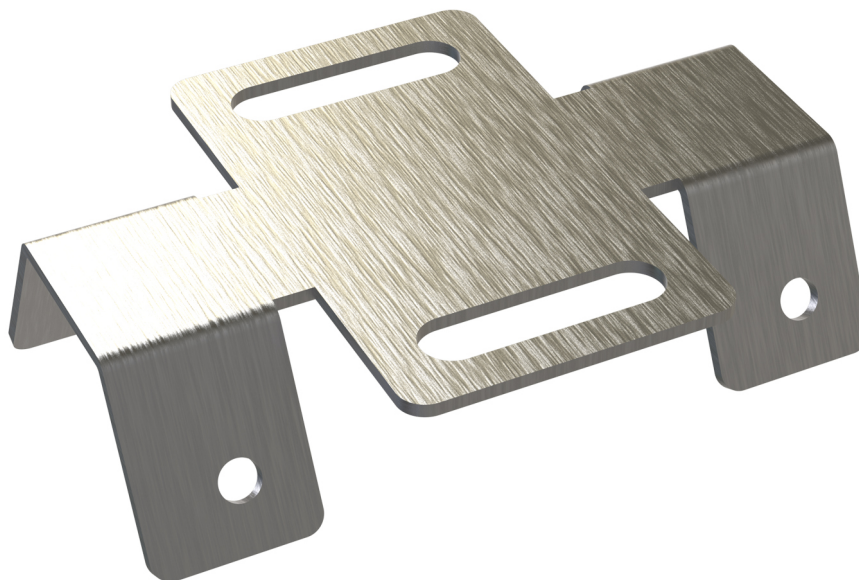

HSLG

support for fixing on corrugated sheet metal roofs

- cod. 11110722 - cod. 11110722BOX

TECHNICAL SPECIFICATIONS:

- Material: AISI 304 stainless steel
- Lower fixing
- M8 bolt slots

ITEMS

CODE	DESCRIPTION
11110722	LOWER FIXING SUPPORT
11110722BOX	LOWER FIXING SUPPORT - BOX 50 pcs