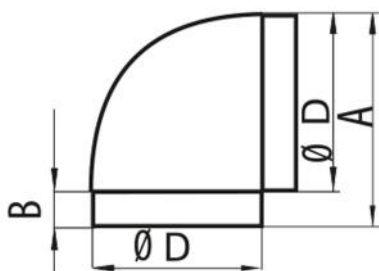

# CAP

90° Curve in PVC

- cod. 11161371 - cod. 11161371B - cod. 11161371C

## TECHNICAL SPECIFICATIONS:

- PVC
- Male coupling with support stop

## DIMENSIONS

CODE	A [mm]	B [mm]	Ø D [mm]
11161371	137	30	100
11161371B	164	30	125
11161371C	189	39	150