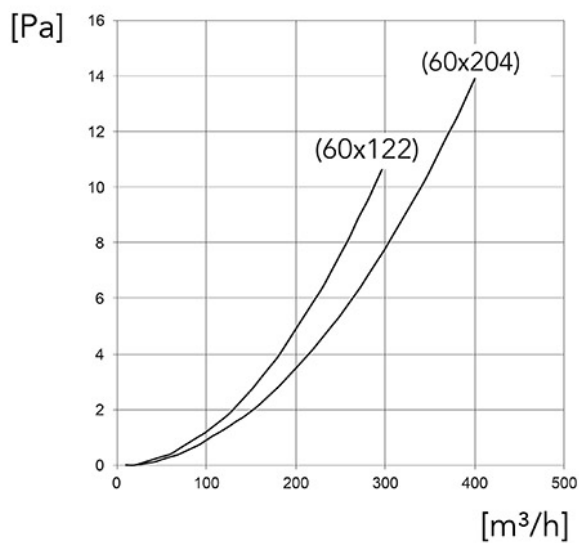

DATASHEET

- Connection of flat ducts of the same dimension at 90° vertically
- Operating temperature -30°C to +70°C

DATA RELATIVE TO AN AIR DUCT SECTION OF 1 m

ITEMS

CODE	DESCRIPTION
11161381	ELBOW "CAR" 120
11161381B	ELBOW "CAR" 204

All rights relating to this publication are the exclusive property of Tecnosystemi SpA.

Tecnosystemi SpA reserves the right to make changes at any time and without notice, for technical or commercial needs.