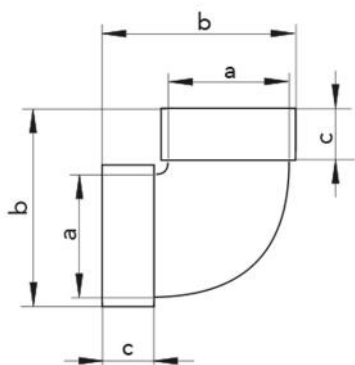

CAR

corner curve

- cod. 11161381 - cod. 11161381B

TECHNICAL SPECIFICATIONS:

- PVC
- Female coupling with support stop

DIMENSIONS

| CODE | a [mm] | b [mm] | c [mm] |
|-----------|----------|--------|--------|
| 11161381 | 60 x 120 | 93 | 32 |
| 11161381B | 60 x 204 | 103 | 32 |

APPLICATIONS

- Supply and ventilation of exhaust for various rooms

DATASHEET

- Connection of flat ducts of the same dimension at 90° vertically
- Operating temperature -30°C to +70°C

DATA RELATIVE TO AN AIR DUCT SECTION OF 1 m