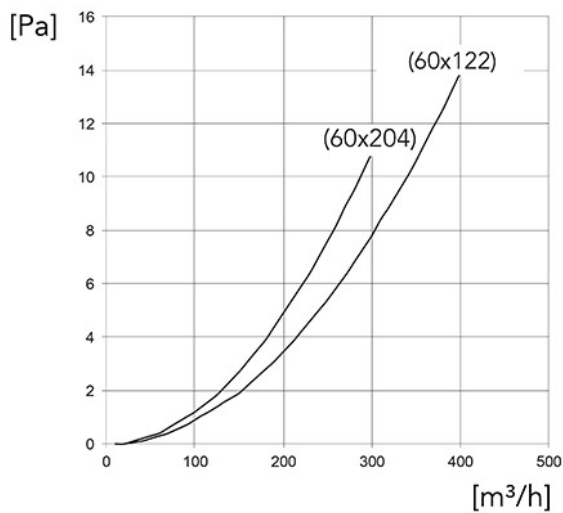

CPR

flat curve

- cod. 11161382 - cod. 11161382B

TECHNICAL SPECIFICATIONS:

- PVC
- Female coupling with support stop

DIMENSIONS

CODE	a [mm]	b [mm]	c [mm]
11161382	60 x 120	155	32
11161382B	60 x 204	238	32

APPLICATIONS

- Supply and ventilation of exhaust for various rooms

DATASHEET

- Connection of flat ducts of the same dimension at 90° horizontally
- Operating temperature -30°C to +70°C

DATA RELATIVE TO AN AIR DUCT SECTION OF 1 m