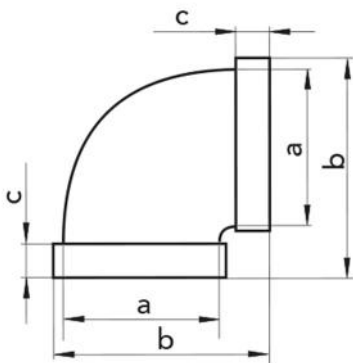

CPR

flat curve

- cod. 11161382 - cod. 11161382B

TECHNICAL SPECIFICATIONS:

- PVC
- Female coupling with support stop

DIMENSIONS

CODE	a [mm]	b [mm]	c [mm]
11161382	60 x 120	155	32
11161382B	60 x 204	238	32

APPLICATIONS

- Supply and ventilation of exhaust for various rooms

DATASHEET

- Connection of flat ducts of the same dimension at 90° horizontally
- Operating temperature -30°C to +70°C

DATA RELATIVE TO AN AIR DUCT SECTION OF 1 m