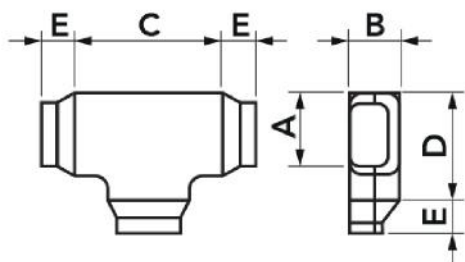

MODELS AVAILABLE:

TOP LINE - IVORY
RAL 9002

NEW LINE -
WHITE RAL 9010

ECO LINE - PEARL
GREY RAL 9003

BROWN LINE -
BROWN RAL 8017

BLACK LINE -
BLACK RAL 9005

DIMENSIONS

CODE	MODEL	LINE	A [mm]	B [mm]	C [mm]	D [mm]	E [mm]
11123060	DT 60 - EXC	TOP LINE	66	56	166	125	38
11123072	DT 72 - EXC	TOP LINE	78	68	200	150	40
11123100	DT 100 - EXC	TOP LINE	104	78	200	150	
N11123060	DT 60 - EXC	NEW LINE	66	56	166	125	38
N11123072	DT 72 - EXC	NEW LINE	78	68	200	150	40
N11123100	DT 100 - EXC	NEW LINE	104	78	200	150	
E11123060	DT 60 - EXC	ECO LINE	66	56	166	125	38
E11123072	DT 72 - EXC	ECO LINE	78	68	200	150	40
E11123100	DT 100 - EXC	ECO LINE	104	78	200	150	
SCD100041	DT 72 - EXC	BROWN LINE	78	68	200	150	40
SCD100042	DT 100 - EXC	BROWN LINE	104	78	200	150	
SCD100086	DT 72 - EXC	BLACK LINE	78	68	200	150	40
SCD100087	DT 100 - EXC	BLACK LINE	104	78	200	150	
SCD100195	DT 72 - EXC	GREY LINE	78	68	200	150	40

ITEMS

CODE	DESCRIPTION
11123060	DT 60-EXC - "EXCELLENS DT" LINE T-BRANCH
11123072	DT 72-EXC - "EXCELLENS DT" LINE T-BRANCH
11123100	DT 100-EXC - "EXCELLENS DT" LINE T-BRANCH
N11123060	DT 60-EXC - "EXCELLENS DT" LINE T-BRANCH
N11123072	DT 72-EXC - "EXCELLENS DT" LINE T-BRANCH
N11123100	DT 100-EXC - "EXCELLENS DT" LINE T-BRANCH
E11123060	DT 60-EXC - "EXCELLENS DT" LINE T-BRANCH
E11123072	DT 72-EXC - "EXCELLENS DT" LINE T-BRANCH
E11123100	DT 100-EXC - "EXCELLENS DT" LINE T-BRANCH
SCD100041	DT 72-EXC - * "T" BRANCH "EXCELLENS DT" MOD. DT 72-EXC - BROWN LINE
SCD100042	DT 100-EXC - * "T" BRANCH "EXCELLENS DT" MOD. DT 100-EXC - BROWN LINE
SCD100086	DT 72-EXC - * "T" BRANCH "EXCELLENS DT" MOD. DT 72-EXC - BLACK LINE
SCD100087	DT 100-EXC - * "T" BRANCH "EXCELLENS DT" MOD. DT 100-EXC - BLACK LINE
SCD100195	"T" BRANCH "EXCELLENS DT" MOD. DT 72-EXC - GREY LINE - DT 72-EXC