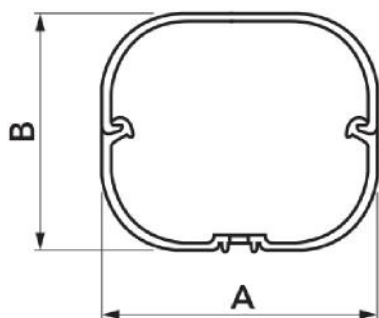

TECHNICAL SPECIFICATIONS:

- Stiff, shockproof, anti-UVA and recyclable PVC
- Rounded bottom and lid
- Clip-together central fastening
- Pre-punched slots in bottom for wall mounting
- Prepared for insertion of the mini pumps Easy Flow, Easy One, Aqua Split (only model T 72-EXC)
- Length 2 m
- Paintable
- Operating temperature -20°C / +60°C

MODELS AVAILABLE:

DIMENSIONS

CODE	MODEL	LINE	A [mm]	B [mm]
11120060	T 60 - EXC	TOP LINE	60	52
11120072	T 72 - EXC	TOP LINE	72	64
11120010	T 100 - EXC	TOP LINE	98	73
N11120060	T 60 - EXC	NEW LINE	60	52
N11120072	T 72 - EXC	NEW LINE	72	64
N11120010	T 100 - EXC	NEW LINE	98	73
E11120060	T 60 - EXC	ECO LINE	60	52
E11120072	T 72 - EXC	ECO LINE	72	64
E11120010	T 100 - EXC	ECO LINE	98	73
SCD100006	T 72 - EXC	BROWN LINE	72	64
SCD100008	T 100 - EXC	BROWN LINE	98	73
SCD100051	T 72 - EXC	BLACK LINE	72	64
SCD100053	T 100 - EXC	BLACK LINE	98	73
SCD100184	T 72 - EXC	GREY LINE	72	64

ITEMS

CODE	DESCRIPTION
11120060	T 60-EXC - "EXCELLENS T" LINE STANDARD TRUNKING - 2 mt. long
11120072	T 72-EXC - "EXCELLENS T" LINE STANDARD TRUNKING - 2 mt. long
11120010	T 100-EXC - "EXCELLENS T" LINE STANDARD TRUNKING - 2 mt. long
N11120060	T 60-EXC - "EXCELLENS T" LINE STANDARD TRUNKING - 2 mt. long
N11120072	T 72-EXC - "EXCELLENS T" LINE STANDARD TRUNKING - 2 mt. long
N11120010	T 100-EXC - "EXCELLENS T" LINE STANDARD TRUNKING - 2 mt. long
E11120060	T60-EXC - "EXCELLENS T" LINE STANDARD TRUNKING - 2 mt. long
E11120072	T72-EXC - "EXCELLENS T" LINE STANDARD TRUNKING - 2 mt. long
E11120010	T100-EXC - "EXCELLENS T" LINE STANDARD TRUNKING - 2 mt. long
SCD100006	T 72-EXC - *TRUNKING "EXCELLENS" T 72-EXC - BROWN LINE" (8 pcs)
SCD100008	T 100-EXC - *TRUNKING "EXCELLENS" T100-EXC - BROWN LINE" (5pcs)
SCD100051	T 72-EXC - *TRUNKING "EXCELLENS" T 72-EXC - BLACK LINE" (8 pcs)
SCD100053	T 100-EXC - *TRUNKING "EXCELLENS" T 100-EXC - BLACK LINE" (5 pcs)
SCD100184	TRUNKING "EXCELLENS" T 72-EXC - GREY LINE" (8 pcs) - T 72-EXC