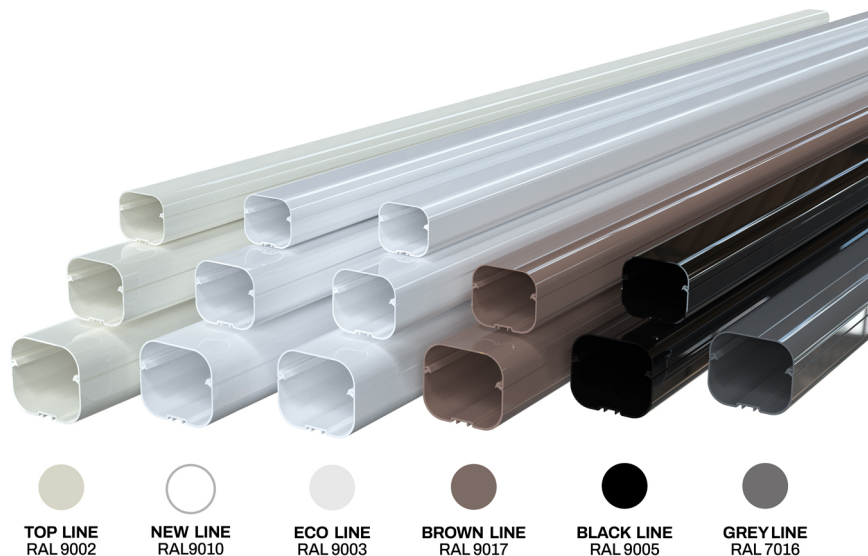

EXCELLENS T

standard duct

- cod. 11120060 - cod. 11120072 - cod. 11120010
- cod. N11120060 - cod. N11120072 - cod. N11120010
- cod. E11120060 - cod. E11120072 - cod. E11120010
- cod. SCD100006 - cod. SCD100008 - cod. SCD100051
- cod. SCD100053 - cod. SCD100184

TECHNICAL SPECIFICATIONS:

- Stiff, shockproof, anti-UVA and recyclable PVC
- Rounded bottom and lid
- Clip-together central fastening
- Pre-punched slots in bottom for wall mounting
- Prepared for insertion of the mini pumps Easy Flow, Easy One, Aqua Split (only model T 72-EXC)
- Length 2 m
- Paintable
- Operating temperature -20°C / +60°C

MODELS AVAILABLE:

DIMENSIONS

CODE	MODEL	LINE	A [mm]	B [mm]
11120060	T 60 - EXC	TOP LINE	60	52
11120072	T 72 - EXC	TOP LINE	72	64
11120010	T 100 - EXC	TOP LINE	98	73
N11120060	T 60 - EXC	NEW LINE	60	52
N11120072	T 72 - EXC	NEW LINE	72	64
N11120010	T 100 - EXC	NEW LINE	98	73
E11120060	T 60 - EXC	ECO LINE	60	52
E11120072	T 72 - EXC	ECO LINE	72	64
E11120010	T 100 - EXC	ECO LINE	98	73
SCD100006	T 72 - EXC	BROWN LINE	72	64
SCD100008	T 100 - EXC	BROWN LINE	98	73
SCD100051	T 72 - EXC	BLACK LINE	72	64
SCD100053	T 100 - EXC	BLACK LINE	98	73
SCD100184	T 72 - EXC	GREY LINE	72	64