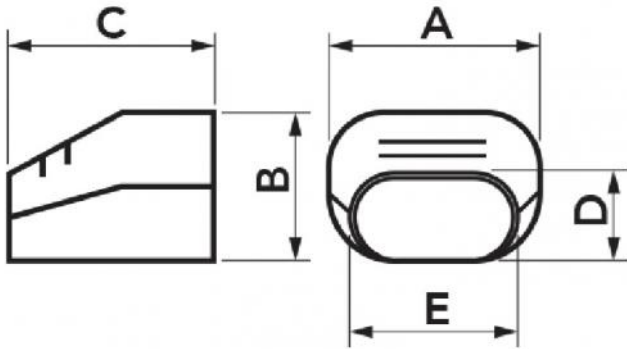

MODELLI DISPONIBILI:

TOP LINE -
AVORIO

NEW LINE -
BIANCO

ECO LINE -
GRIGIO PERLA

BROWN LINE -
MARRONE

BLACK LINE -
NERO

DIMENSIONI

CODICE	MODELLO	LINE	A [mm]	B [mm]	C [mm]	D [mm]	E [mm]
11124060	TS 60 - EXC	TOP LINE	66	56	75	33	60
11124072	TS 72 - EXC	TOP LINE	78	68	90	35	67
11124100	TS 100 - EXC	TOP LINE	104	78	110	35	67
N11124060	TS 60 - EXC	NEW LINE	66	56	75	33	60
N11124072	TS 72 - EXC	NEW LINE	78	68	90	35	67
N11124100	TS 100 - EXC	NEW LINE	104	78	110	35	67
E11124060	TS 60 - EXC	ECO LINE	66	56	75	33	60
E11124072	TS 72 - EXC	ECO LINE	78	68	90	35	67
E11124100	TS 100 - EXC	ECO LINE	104	78	110	35	67
SCD100479	TS 72 - EXC	BROWN LINE	78	68	90	35	67
SCD100480	TS 100 - EXC	BROWN LINE	104	78	110	35	67
SCD100323	TS 72 - EXC	BLACK LINE	78	68	90	35	67
SCD100324	TS 100 - EXC	BLACK LINE	104	78	110	35	67
SCD100340	TS 72 - EXC	GREY LINE	78	68	90	35	67
SCD100349	TS 100 - EXC	GREY LINE	104	78	110	35	67