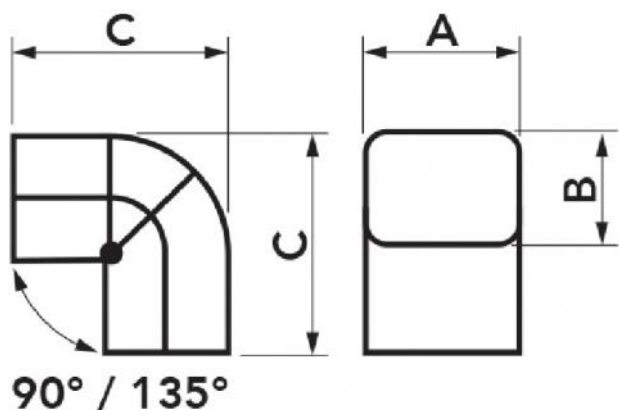

MODELS AVAILABLE:

TOP LINE -
IVORY

NEW LINE -
WHITE

ECO LINE -
PEARL GREY

BROWN LINE -
BROWN

BLACK LINE -
BLACK

DIMENSIONS

CODE	MODEL	LINE	A [mm]	B [mm]	C [mm]
11123111	CAS 60 - EXC	TOP LINE	66	56	104
11123110	CAS 72 - EXC	TOP LINE	78	68	120
N11123111	CAS 60 - EXC	NEW LINE	66	56	104
N11123110	CAS 72 - EXC	NEW LINE	78	68	120
E11123111	CAS 60 - EXC	ECO LINE	66	56	104
E11123110	CAS 72 - EXC	ECO LINE	78	68	120
SCD100486	CAS 72 - EXC	BROWN LINE	78	68	120
SCD100318	CAS 72 - EXC	BLACK LINE	78	68	120
SCD100338	CAS 72 - EXC	GREY LINE	78	68	120

ITEMS

CODE	DESCRIPTION
11123111	CAS 60-EXC - "EXCELLENS CAS" LINE JOINTED ELBOW
11123110	CAS 72-EXC - "EXCELLENS CAS" LINE JOINTED ELBOW
N11123111	CAS 60-EXC - "EXCELLENS CAS" LINE JOINTED ELBOW
N11123110	CAS 72-EXC - "EXCELLENS CAS" LINE JOINTED ELBOW
E11123111	CAS 60-EXC - "EXCELLENS CAS" LINE JOINTED ELBOW
E11123110	CAS 72-EXC - "EXCELLENS CAS" LINE JOINTED ELBOW
SCD100486	JOINTED ELBOW " EXCELLENS CAS" MOD. CAS 72-EXC - BROWN LINE
SCD100318	JOINTED ELBOW " EXCELLENS CAS" MOD. CAS 72-EXC - BLACK LINE
SCD100338	JOINTED ELBOW " EXCELLENS CAS" MOD. CAS 72-EXC - GREY LINE